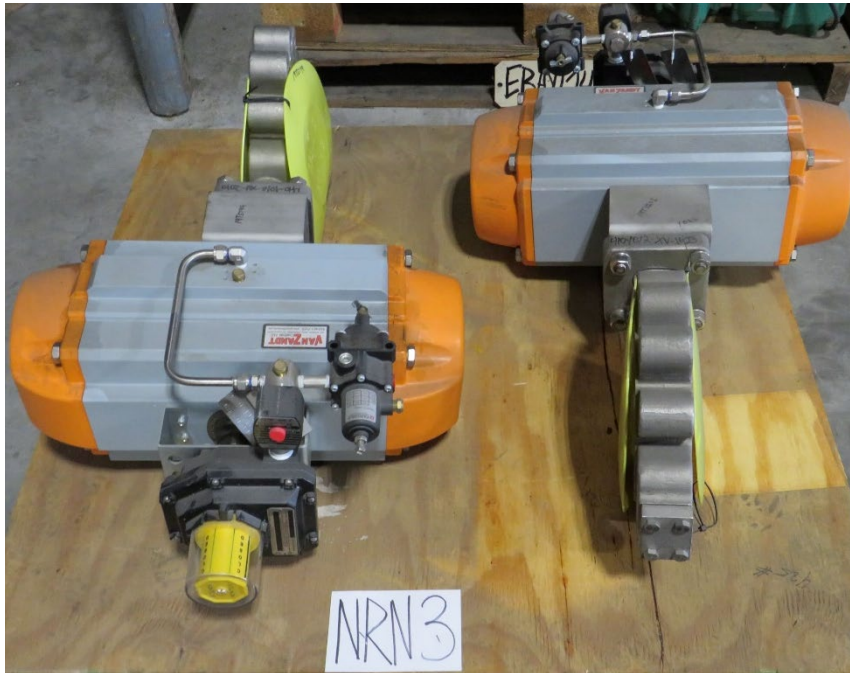

# SLE 23-021 High Performance Butterfly Valve Sale