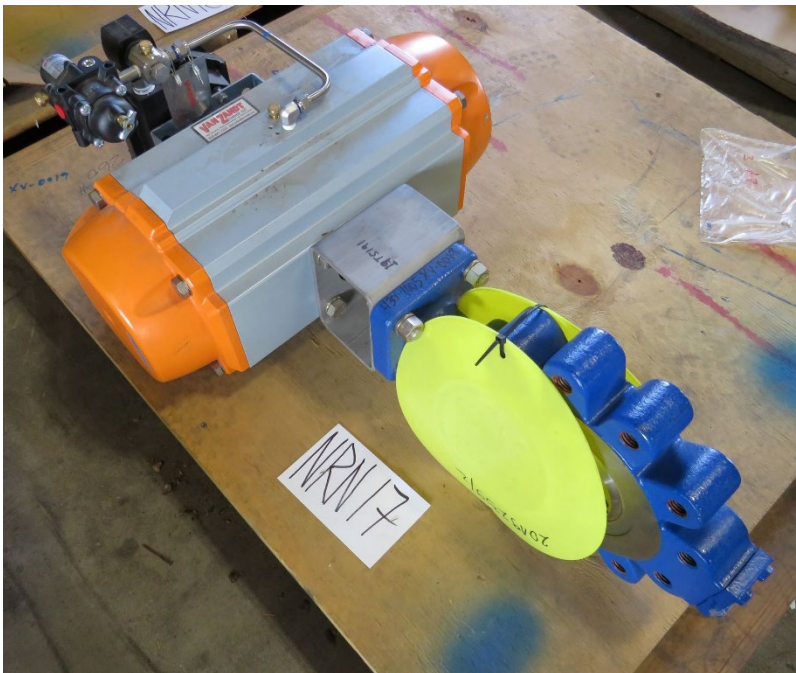

SLE 23-021 High Performance Butterfly Valve Sale