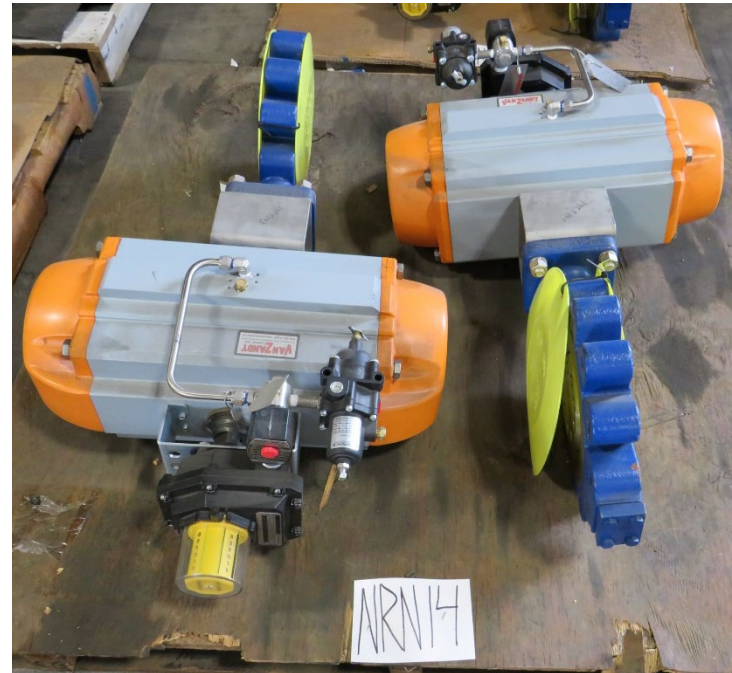

# SLE 23-021 High Performance Butterfly Valve Sale