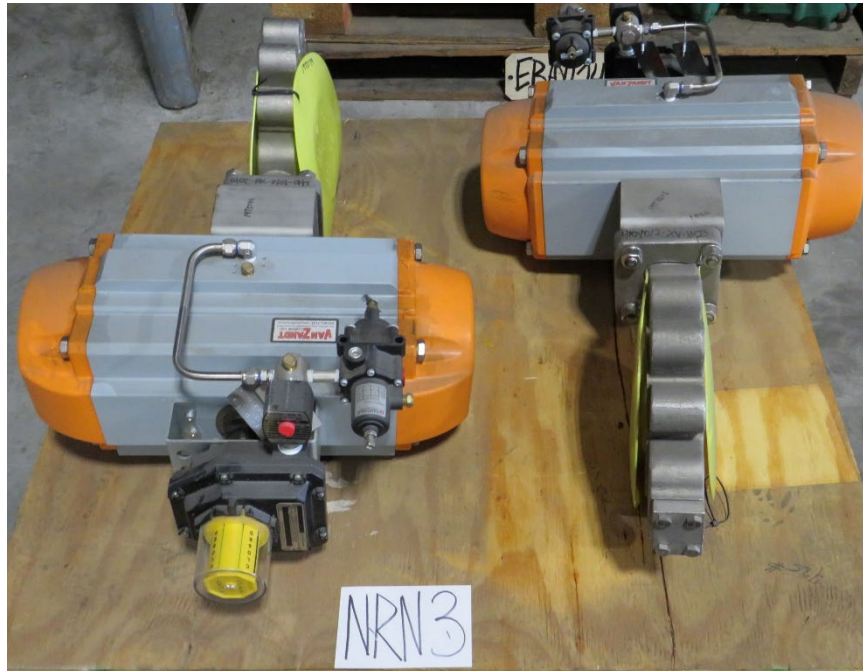

# SLE 23-021 High Performance Butterfly Valve Sale