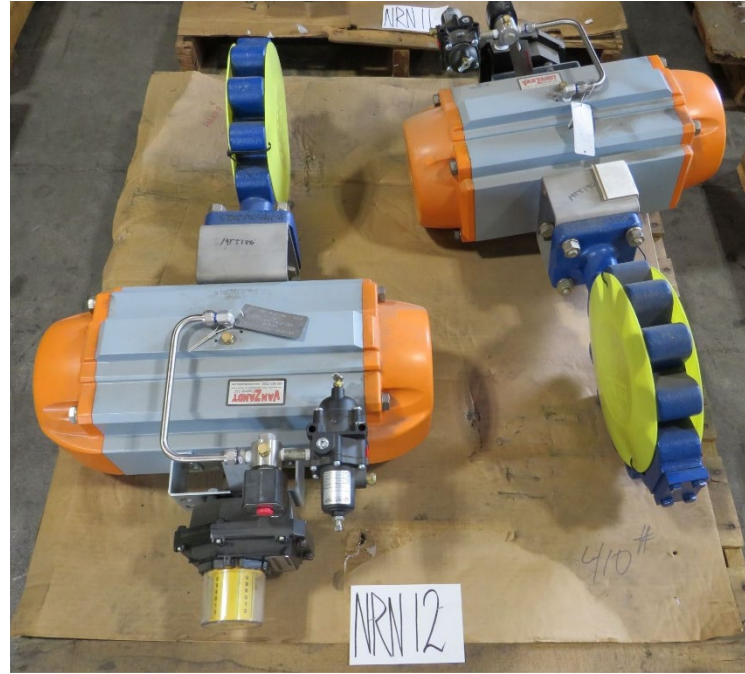

# SLE 23-021 High Performance Butterfly Valve Sale