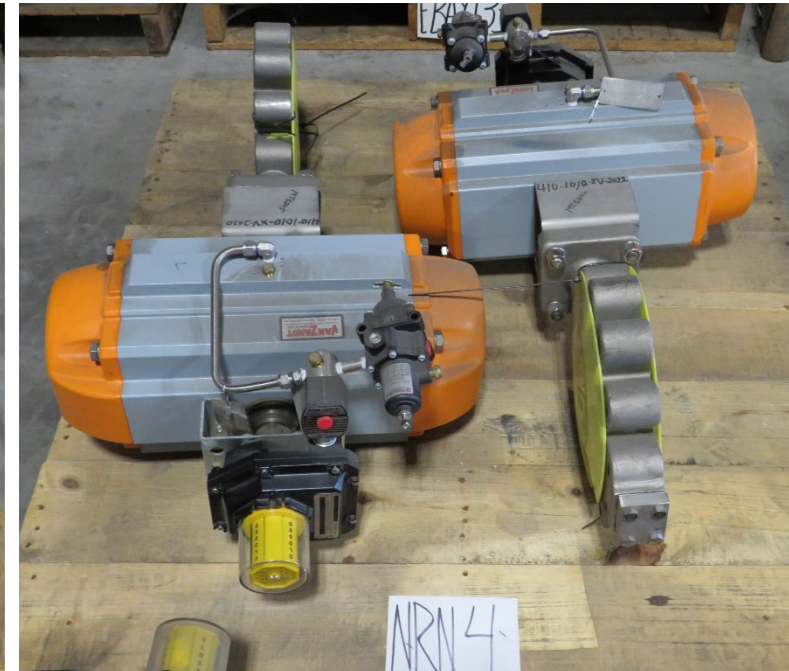

# SLE 23-021 High Performance Butterfly Valve Sale