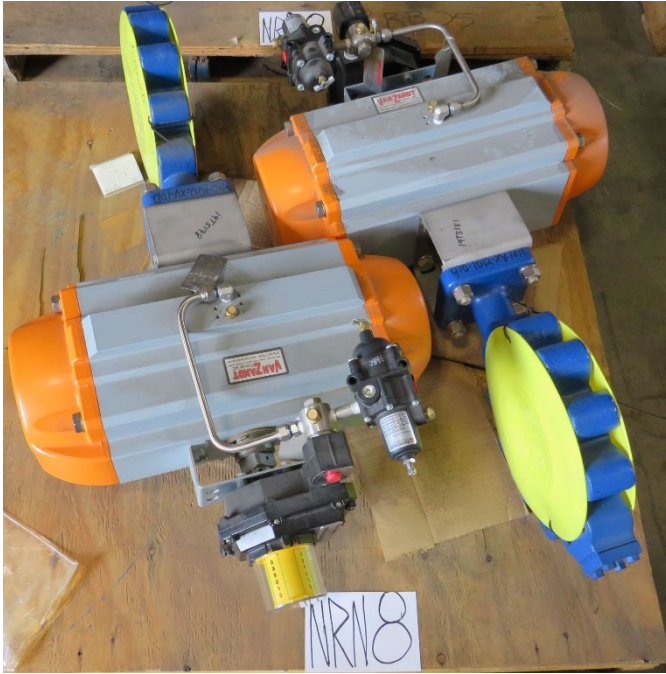

# SLE 23-021 High Performance Butterfly Valve Sale